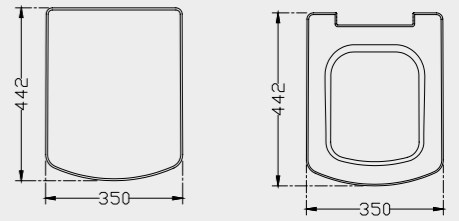

YD075-PP

Plastik Slim Yavaş Kapanan Kapak
PP Seat Cover Softclose

Ağırlık Weight	Paketleme Packaging
1,50 kg	Kutulu / Boxed