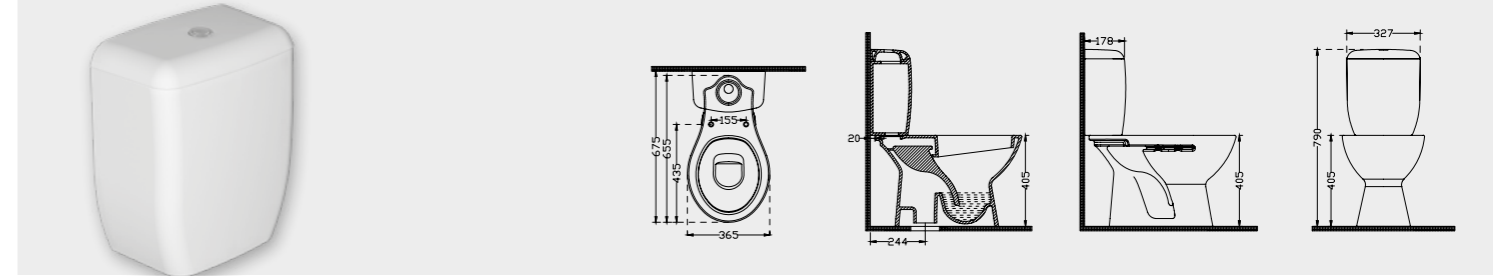

1603

Rezervuar
Cistern

Ağırlık Weight	Paketleme Packaging	Palet Adeti Number of Pallets	İhracat Palet Adeti Export Pallet Quantity
10,50 kg	Kutulu / Boxed	54