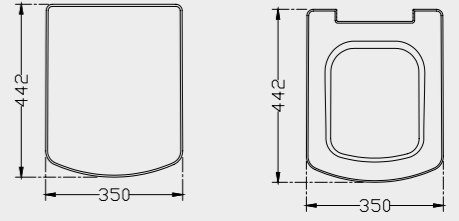

ARES

Asma Takım / Wall Hung Set

1910

Lavabo
Washbasin

Ebat Size	Ağırlık Weight	Paketleme Packaging	Palet Adeti Number of Pallets	İhracat Palet Adeti Export Pallet Quantity
60x48	19,50 kg	Kutulu / Boxed	28	32

1921

Yarım Ayak
Half Pedestal

Ağırlık Weight	Paketleme Packaging	Palet Adeti Number of Pallets	İhracat Palet Adeti Export Pallet Quantity
10 kg	Kutulu / Boxed	36	80

1934

Asma Klozet
Wall Hung Wc Pan

Ağırlık Weight	Paketleme Packaging	Palet Adeti Number of Pallets	İhracat Palet Adeti Export Pallet Quantity
23,85 kg	Kutulu / Boxed	18	24

YD075

Slim Duroplast Yavaş Kapanan Kapak
Seat Cover (Duroplast Slim Softclose)

Ağırlık Weight	Paketleme Packaging	Palet Adeti Number of Pallets
2,50 kg	Kutulu / Boxed	9

YD075-PP

Plastik Slim Yavaş Kapanan Kapak
PP Seat Cover Softclose

Ağırlık Weight	Paketleme Packaging
1,50 kg	Kutulu / Boxed