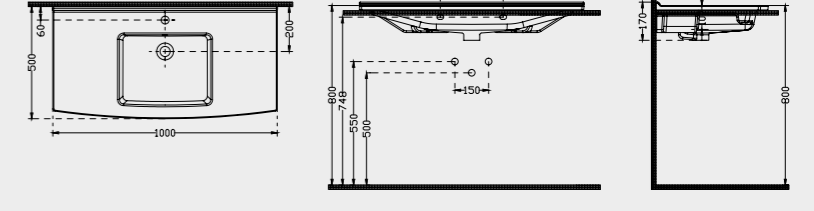

4200

Datça 100
Washbasin

Ebat Size	Ağırlık Weight	Paketleme Packaging	Palet Adeti Number of Pallets	İhracat Palet Adeti Export Pallet Quantity
50x100 cm	22 kg	Kutulu / Boxed	8