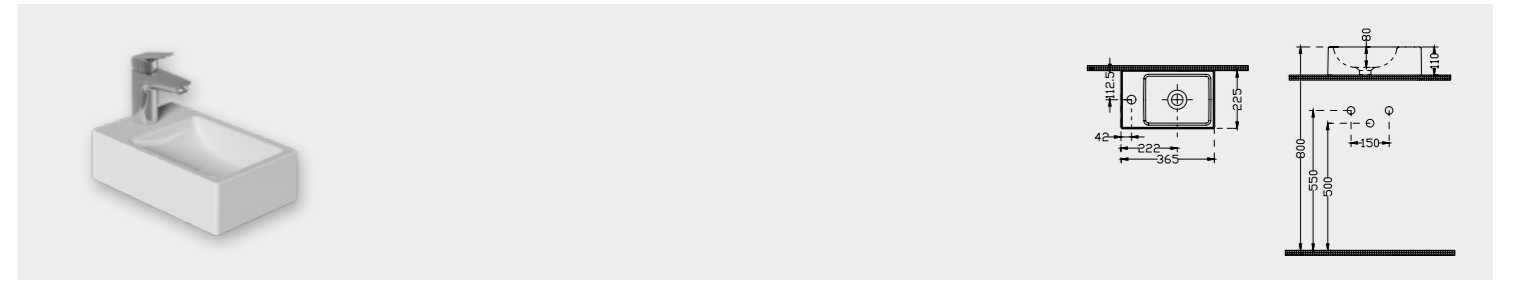

4037

Talya 37
Washbasin

Ebat Size	Ağırlık Weight	Paketleme Packaging	Palet Adeti Number of Pallets	İhracat Palet Adeti Export Pallet Quantity
23x37 cm	6,50 kg	Kutulu / Boxed	72