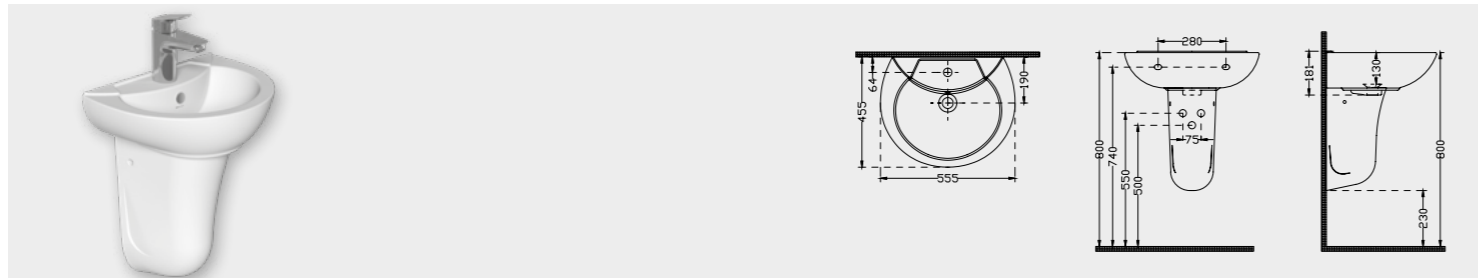

1210

Lavabo
Washbasin

Ebat Size	Ağırlık Weight	Paketleme Packaging	Palet Adeti Number of Pallets	İhracat Palet Adeti Export Pallet Quantity
45x55	14,60 kg	Kutulu / Boxed	28	56