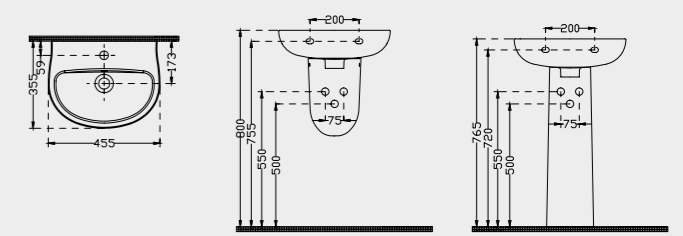

3302

Lavabo
Washbasin

Ebat Size	Ağırlık Weight	Paketleme Packaging	Palet Adeti Number of Pallets	İhracat Palet Adeti Export Pallet Quantity
35x45 cm	8 kg	Kutulu / Boxed	60	60