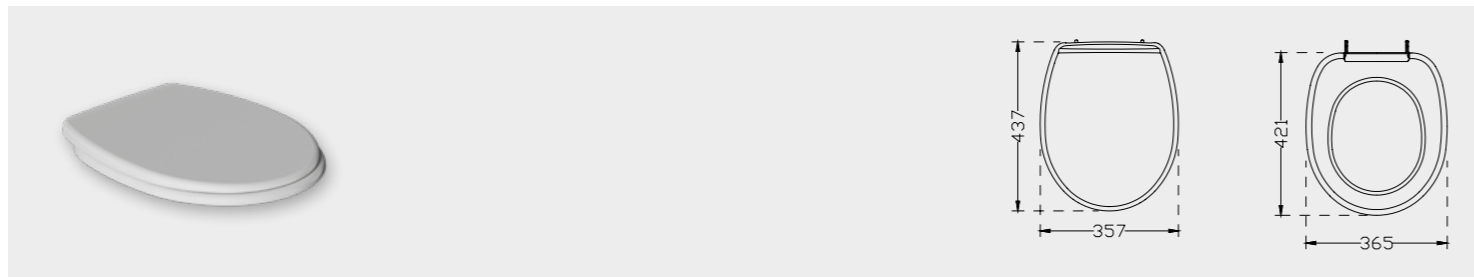

YD073

Duroplast / PP Kapak
Duroplast PP Seat Cover Without Soft Close

Ağırlık Weight	Paketleme Packaging
2,50 kg	Kutulu / Boxed