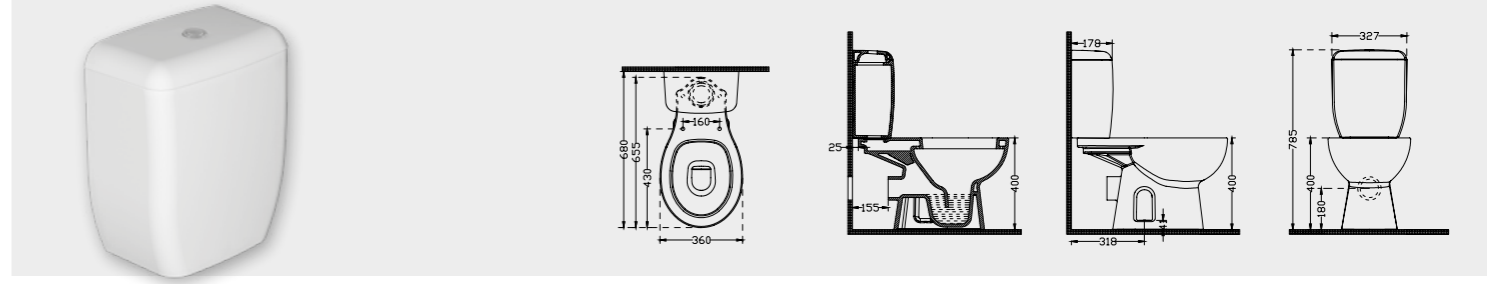

1603

Rezervuar
Cistern

Ağırlık Weight	Paketleme Packaging	Palet Adeti Number of Pallets	İhracat Palet Adeti Export Pallet Quantity
10,50 kg	Kutulu / Boxed	54