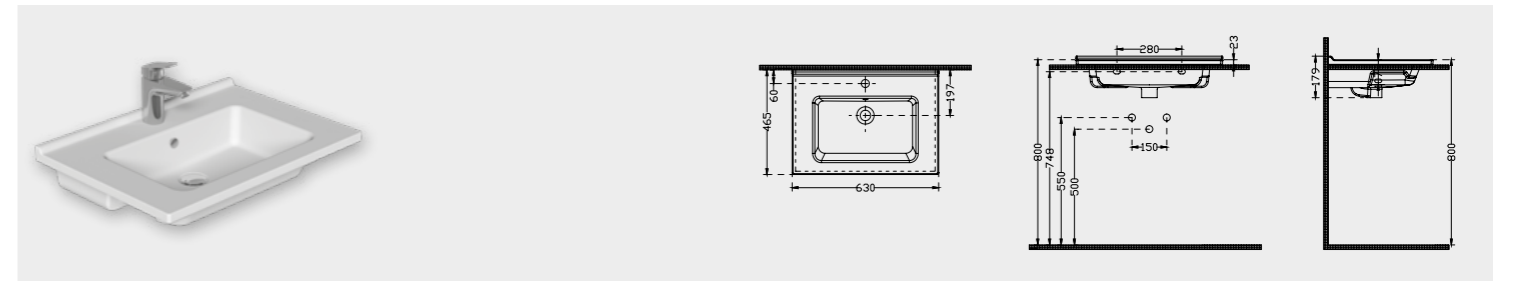

4165

Talya 65
Washbasin

Ebat Size	Ağırlık Weight	Paketleme Packaging	Palet Adeti Number of Pallets	İhracat Palet Adeti Export Pallet Quantity
46x65 cm	18 kg	Kutulu / Boxed	28