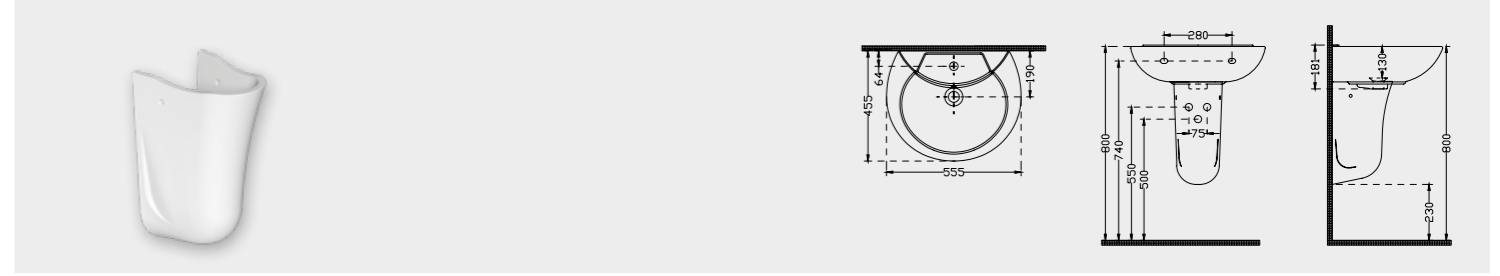

1321

Yarım Ayak
Half Pedestal

Ağırlık Weight	Paketleme Packaging	Palet Adeti Number of Pallets	İhracat Palet Adeti Export Pallet Quantity
7 kg	Kutulu / Boxed	42	120