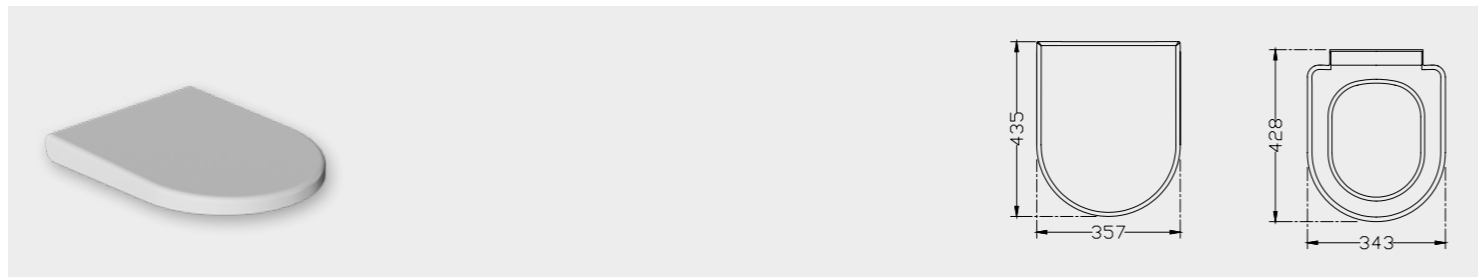

YD072

Slim Duroplast Yavaş Kapanan Kapak
Slim Duroplast Soft Close Seat Cover

Ağırlık Weight	Paketleme Packaging
2,50 kg	Kutulu / Boxed