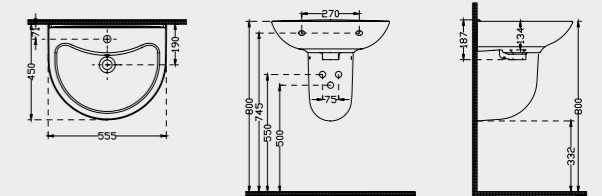

1108

Yarım Ayak
Half Pedestal

Ağırlık Weight	Paketleme Packaging	Palet Adeti Number of Pallets	İhracat Palet Adeti Export Pallet Quantity
8,50 kg	Kutulu / Boxed	48	48