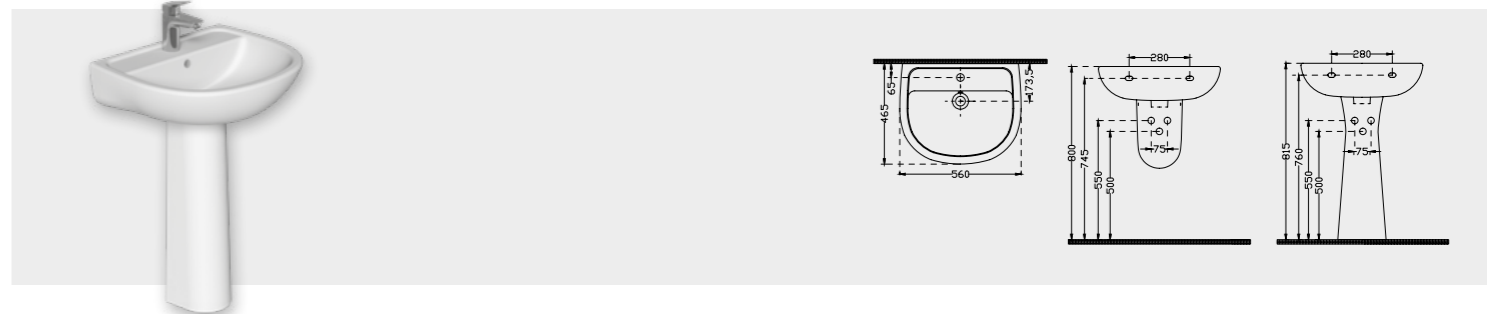

1605

Lavabo
Washbasin

Ebat Size	Ağırlık Weight	Paketleme Packaging	Palet Adeti Number of Pallets	İhracat Palet Adeti Export Pallet Quantity
45x55 cm	12,50 kg	Kutulu / Boxed	28