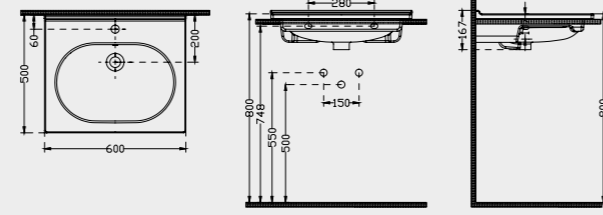

4360

Bergama 60
Washbasin

Ebat Size	Ağırlık Weight	Paketleme Packaging	Palet Adeti Number of Pallets	İhracat Palet Adeti Export Pallet Quantity
50x60 cm	13 kg	Kutulu / Boxed	12