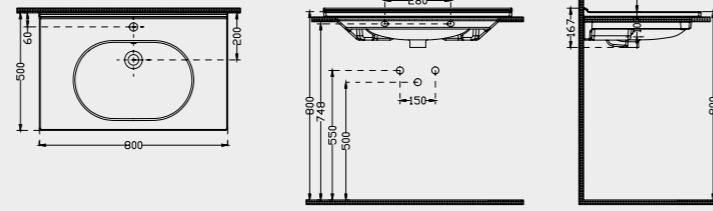

4380

Bergama 80
Washbasin

Ebat Size	Ağırlık Weight	Paketleme Packaging	Palet Adeti Number of Pallets	İhracat Palet Adeti Export Pallet Quantity
50x80 cm	17 kg	Kutulu / Boxed	12	10