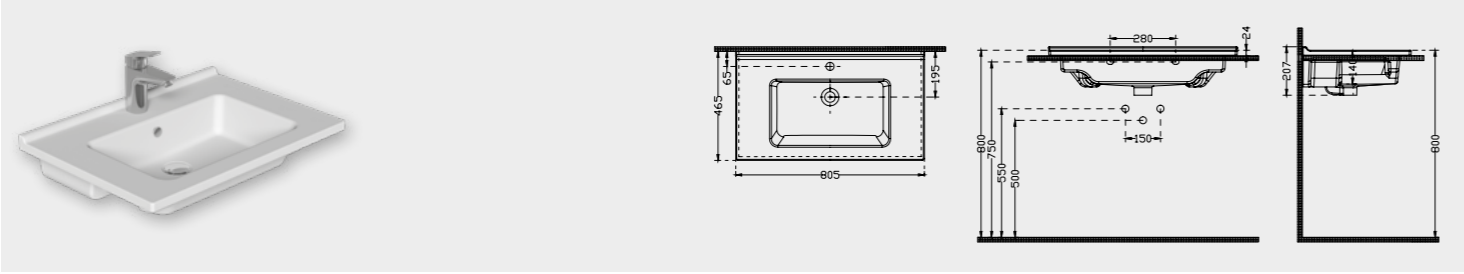

4180

Talya 80
Washbasin

Ebat Size	Ağırlık Weight	Paketleme Packaging	Palet Adeti Number of Pallets	İhracat Palet Adeti Export Pallet Quantity
46x80 cm	20 kg	Kutulu / Boxed	28