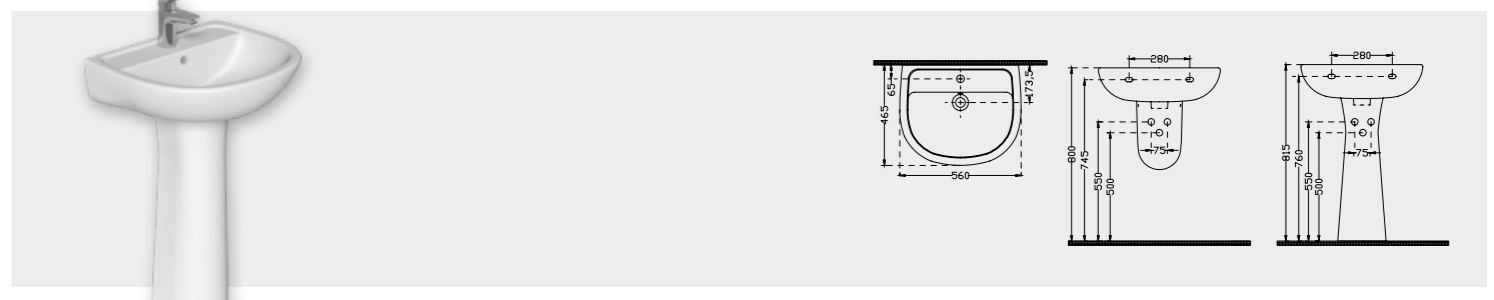

1605

Lavabo
Washbasin

Ebat Size	Ağırlık Weight	Paketleme Packaging	Palet Adeti Number of Pallets	İhracat Palet Adeti Export Pallet Quantity
45x55 cm	12,50 kg	Kutulu / Boxed	28