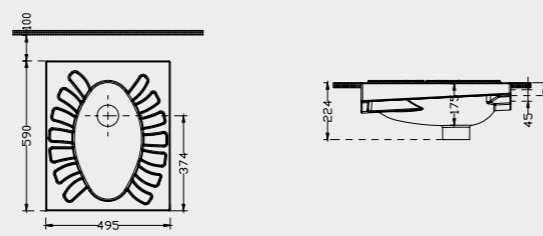

1044

Sun Tuvalet Taşı
Squatting Pan

Ebat Size	Ağırlık Weight	Paketleme Packaging	Palet Adeti Number of Pallets	İhracat Palet Adeti Export Pallet Quantity
50x60 cm	21 kg	Kutulu / Boxed	32	48