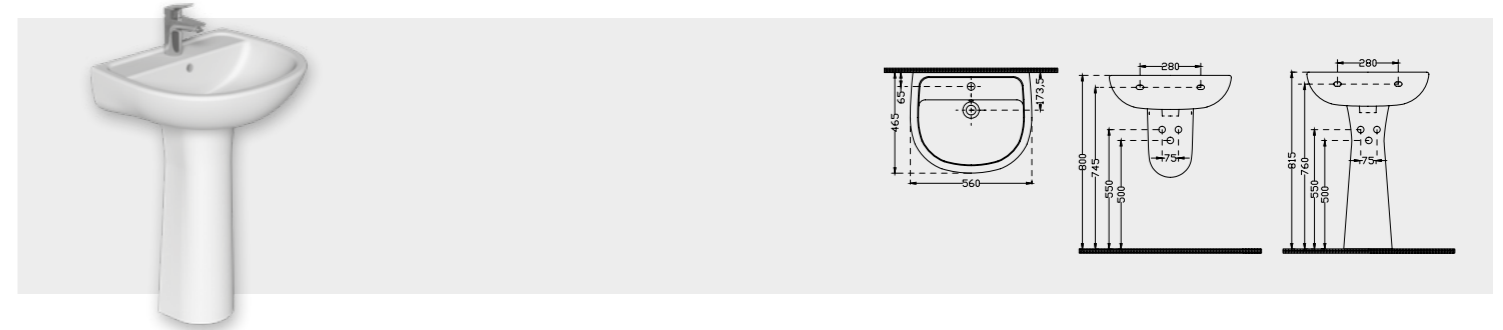

1605

Lavabo
Washbasin

Ebat Size	Ağırlık Weight	Paketleme Packaging	Palet Adeti Number of Pallets	İhracat Palet Adeti Export Pallet Quantity
45x55 cm	12,50 kg	Kutulu / Boxed	28