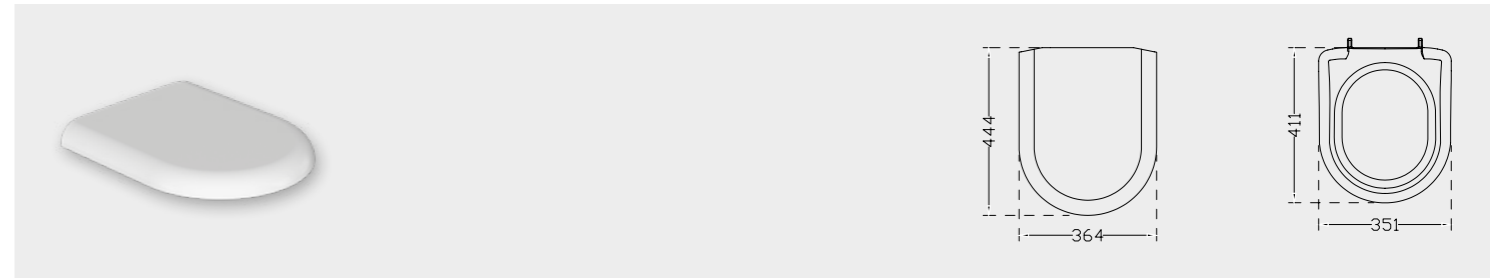

YD080-PP

Plastik Kapak
Seat Cover Without Softclose

Ağırlık Weight	Paketleme Packaging
1,50 kg	Kutulu / Boxed