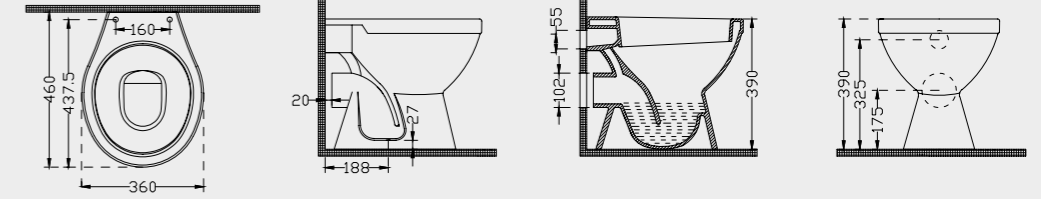

2702

Klozet Alttan - P Trap
Single Wc Pan - P Trap

Ağırlık Weight	Paketleme Packaging	Palet Adeti Number of Pallets	İhracat Palet Adeti Export Pallet Quantity
??16 kg	Kutulu / Boxed	24