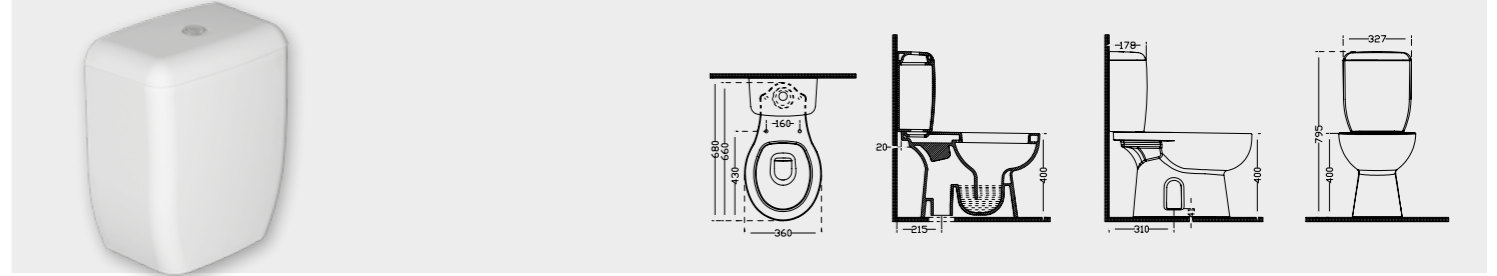

1603

Rezervuar
Cistern

Ağırlık Weight	Paketleme Packaging	Palet Adeti Number of Pallets	İhracat Palet Adeti Export Pallet Quantity
10,50 kg	Kutulu / Boxed	54