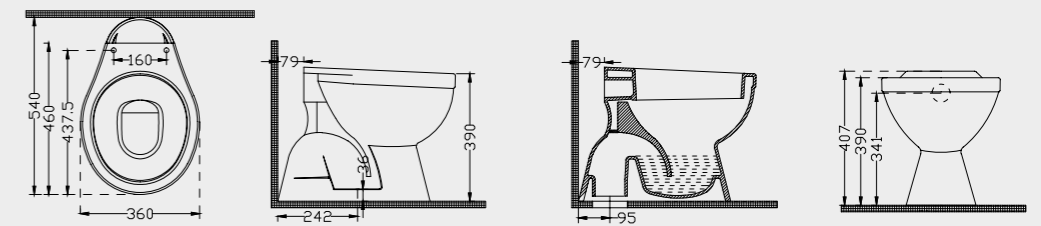

2701

Klozet Alttan - S Trap
Single Wc Pan - S Trap

Ağırlık Weight	Paketleme Packaging	Palet Adeti Number of Pallets	İhracat Palet Adeti Export Pallet Quantity
19 kg	Kutulu / Boxed	32