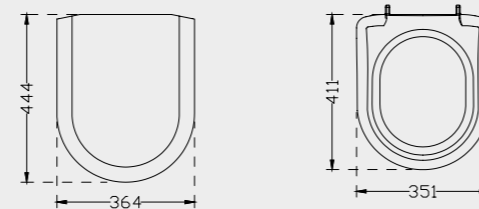

YD080

Slim Duroplast Yavaş Kapanan Kapak
Slim Duroplast Soft Close Seat Cover

Ağırlık Weight	Paketleme Packaging
2 kg	Kutulu / Boxed