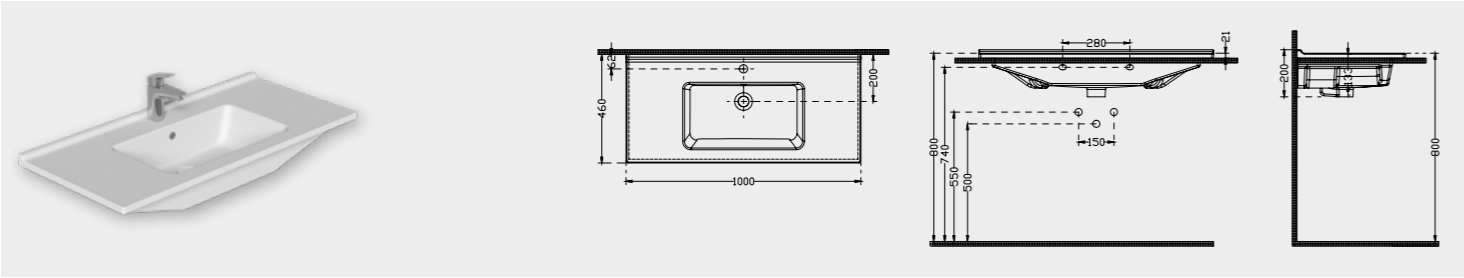

4100

Talya 100
Washbasin

Ebat Size	Ağırlık Weight	Paketleme Packaging	Palet Adeti Number of Pallets	İhracat Palet Adeti Export Pallet Quantity
46x100 cm	22 kg	Kutulu / Boxed	24