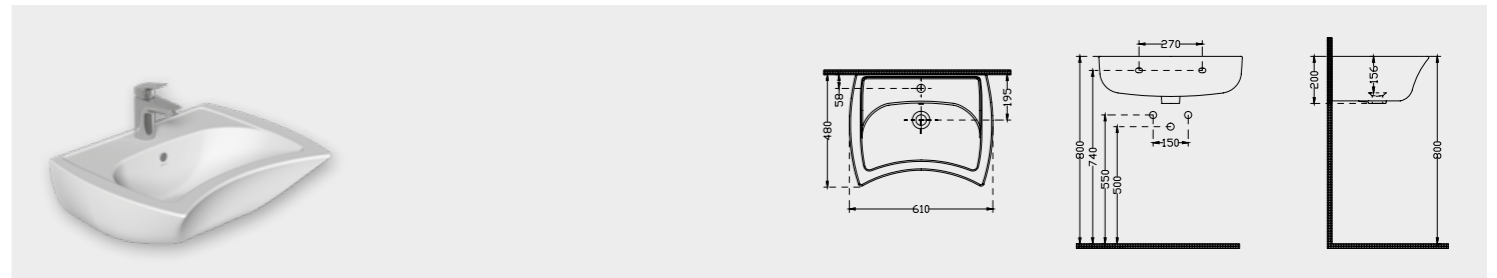

Ağırlık Weight	Paketleme Packaging	Palet Adeti Number of Pallets	İhracat Palet Adeti Export Pallet Quantity
19,50 kg	Kutulu / Boxed	12	32

YD071

Bedensel Engelli Kapak
Disable Seat Cover