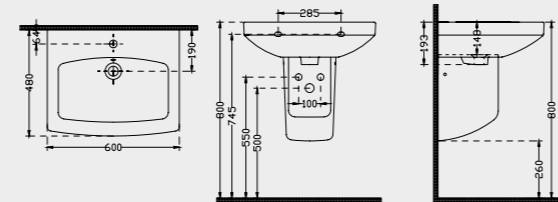

Ağırlık Weight	Paketleme Packaging	Palet Adeti Number of Pallets	İhracat Palet Adeti Export Pallet Quantity
10 kg	Kutulu / Boxed	36	80