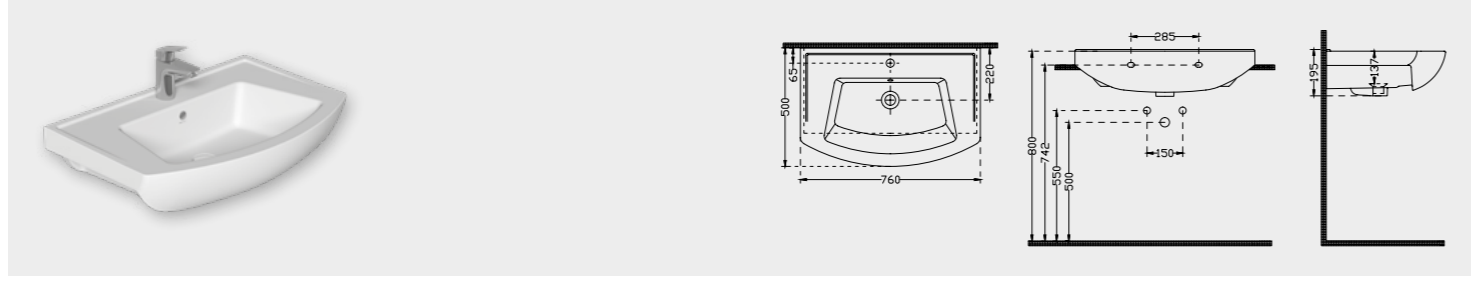

3075

Etna 75
Washbasin

Ebat Size	Ağırlık Weight	Paketleme Packaging	Palet Adeti Number of Pallets	İhracat Palet Adeti Export Pallet Quantity
75 cm	22 kg	Kutulu / Boxed	15	15