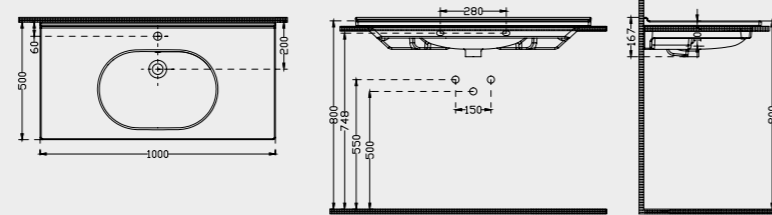

4300

Bergama 100
Washbasin

Ebat Size	Ağırlık Weight	Paketleme Packaging	Palet Adeti Number of Pallets	İhracat Palet Adeti Export Pallet Quantity
50x100 cm	22 kg	Kutulu / Boxed	8