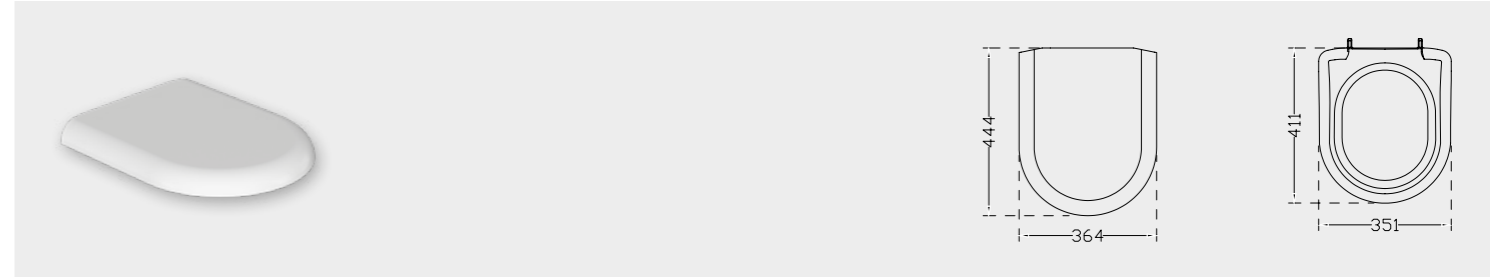

YD080

Duroplast Yavaş Kapanan Kapak
Duroplast Soft Close Seat Cover

Ağırlık Weight	Paketleme Packaging
2 kg	Kutulu / Boxed