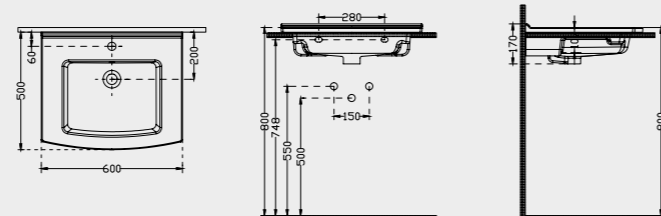

4260

Datça 60
Washbasin

Ebat Size	Ağırlık Weight	Paketleme Packaging	Palet Adeti Number of Pallets	İhracat Palet Adeti Export Pallet Quantity
50x60 cm	13 kg	Kutulu / Boxed	12