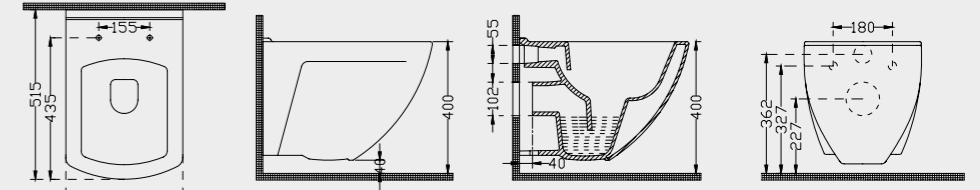

1934

Asma Klozet
Wall Hung Wc Pan

Ağırlık Weight	Paketleme Packaging	Palet Adeti Number of Pallets	İhracat Palet Adeti Export Pallet Quantity
23,85 kg	Kutulu / Boxed	18	24

YD075

Slim Duroplast Yavaş Kapanan Kapak
Seat Cover (Duroplast Slim Softclose)

Ağırlık Weight	Paketleme Packaging	Palet Adeti Number of Pallets
2,50 kg	Kutulu / Boxed	9