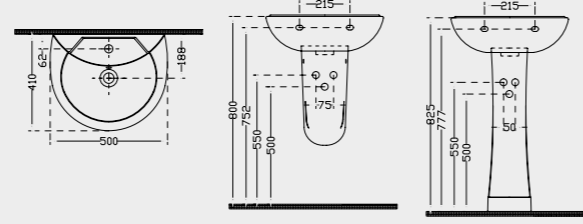

1212

Lavabo
Washbasin

Ebat Size	Ağırlık Weight	Paketleme Packaging	Palet Adeti Number of Pallets	İhracat Palet Adeti Export Pallet Quantity
40x50 cm	11,50 kg	Kutulu / Boxed	28	64