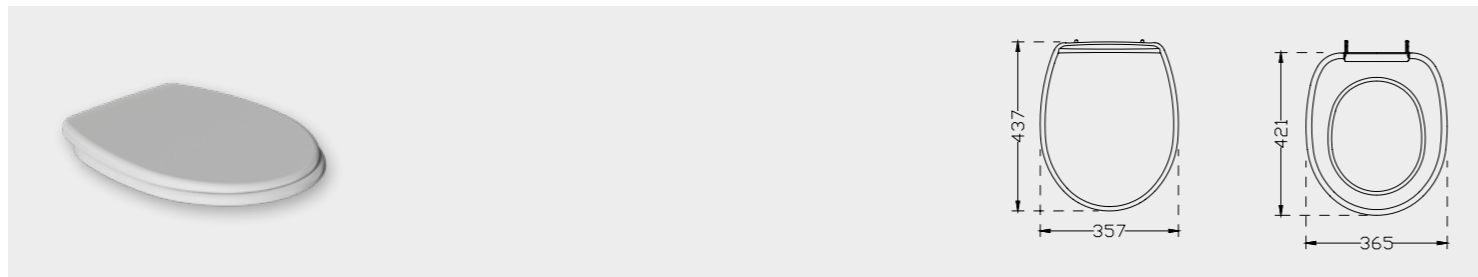

YD073

Duroplast / PP Kapak
Duroplast PP Seat Cover Without Soft Close

Ağırlık Weight	Paketleme Packaging
2,50 kg	Kutulu / Boxed