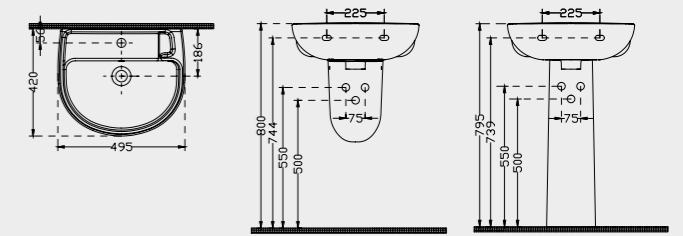

3304

Lavabo
Washbasin

Ebat Size	Ağırlık Weight	Paketleme Packaging	Palet Adeti Number of Pallets	İhracat Palet Adeti Export Pallet Quantity
40x50 cm	11,50 kg	Kutulu / Boxed	36	36