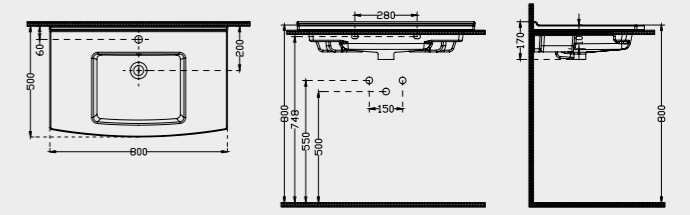

4280

Datça 80
Washbasin

Ebat Size	Ağırlık Weight	Paketleme Packaging	Palet Adeti Number of Pallets	İhracat Palet Adeti Export Pallet Quantity
50x80 cm	18 kg	Kutulu / Boxed	10